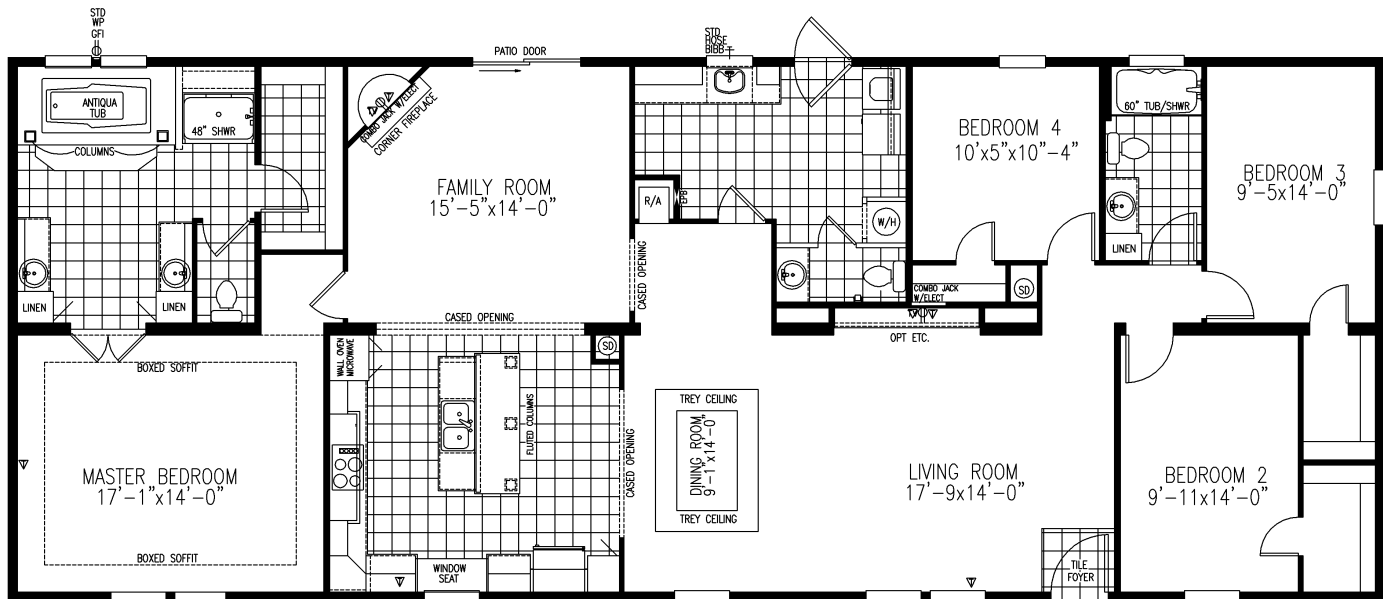

The Longhorn

Price: \$

4 Bed 2 1/2 Bath (32x76-2,432 SqFt)

DISH06970
 MODEL E804-350-108 4 BR. ~ 2 BA.
 32'-0 X80'-0 ~ 2254 SQ. FT.

Price is subjected to change if building materials increase in cost.

- ✓ Free Delivery & Installation Zone 2
- ✓ Free A/C Including Mechanical Permit
- ✓ Free Standard Wood Steps
- ✓ Free White Standard Skirting
- ✓ Free Plumbing Hook Up
- ✓ Free Permits Including Septic Permit
- ✓ Free 7 year warranty
- ✓ Free Power: Install pole, permit, 200amp Breaker (Does not include power to property)
- ✓ Free Standard Dirt Pad up to 4 loads