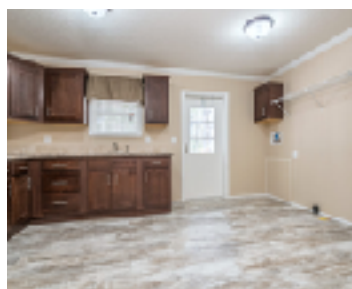

The Longhorn

Price: \$

4 Bed 2 1/2 Bath (32x76-2,432 SqFt)

DISH06970
 MODEL E804-350-108 4 BR. ~ 2 BA.
 32'-0 X80'-0 ~ 2254 SQ. FT.

Price is subjected to change if building materials increase in cost.

- ✓ Free Delivery & Installation Zone 2
- ✓ Free A/C Including Mechanical Permit
- ✓ Free Standard Wood Steps
- ✓ Free White Standard Skirting
- ✓ Free Plumbing Hook Up
- ✓ Free Permits Including Septic Permit
- ✓ Free 7 year warranty
- ✓ Free Power: Install pole, permit, 200amp Breaker (Does not include power to property)
- ✓ Free Standard Dirt Pad up to 4 loads