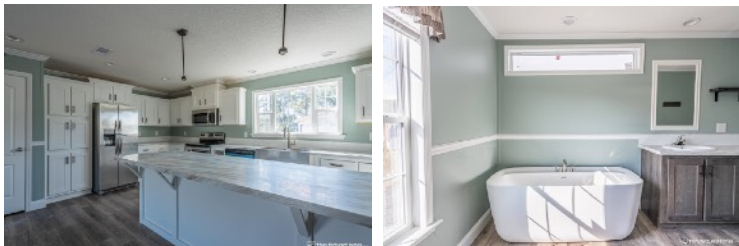

The Providence 3

Price: \$

3 Bed 2 Bath (32x56-1,661 SqFt)

Price is subjected to change if building materials increase in cost.

- ✓ Free Delivery & Installation Zone 2
- ✓ Free A/C Including Mechanical Permit
- ✓ Free Standard Wood Steps
- ✓ Free White Standard Skirting
- ✓ Free Plumbing Hook Up
- ✓ Free Permits Including Septic Permit
- ✓ Free 7 year warranty
- ✓ Free Power: Install pole, permit, 200amp Breaker (Does not include power to property)
- ✓ Free Standard Dirt Pad up to 4 loads