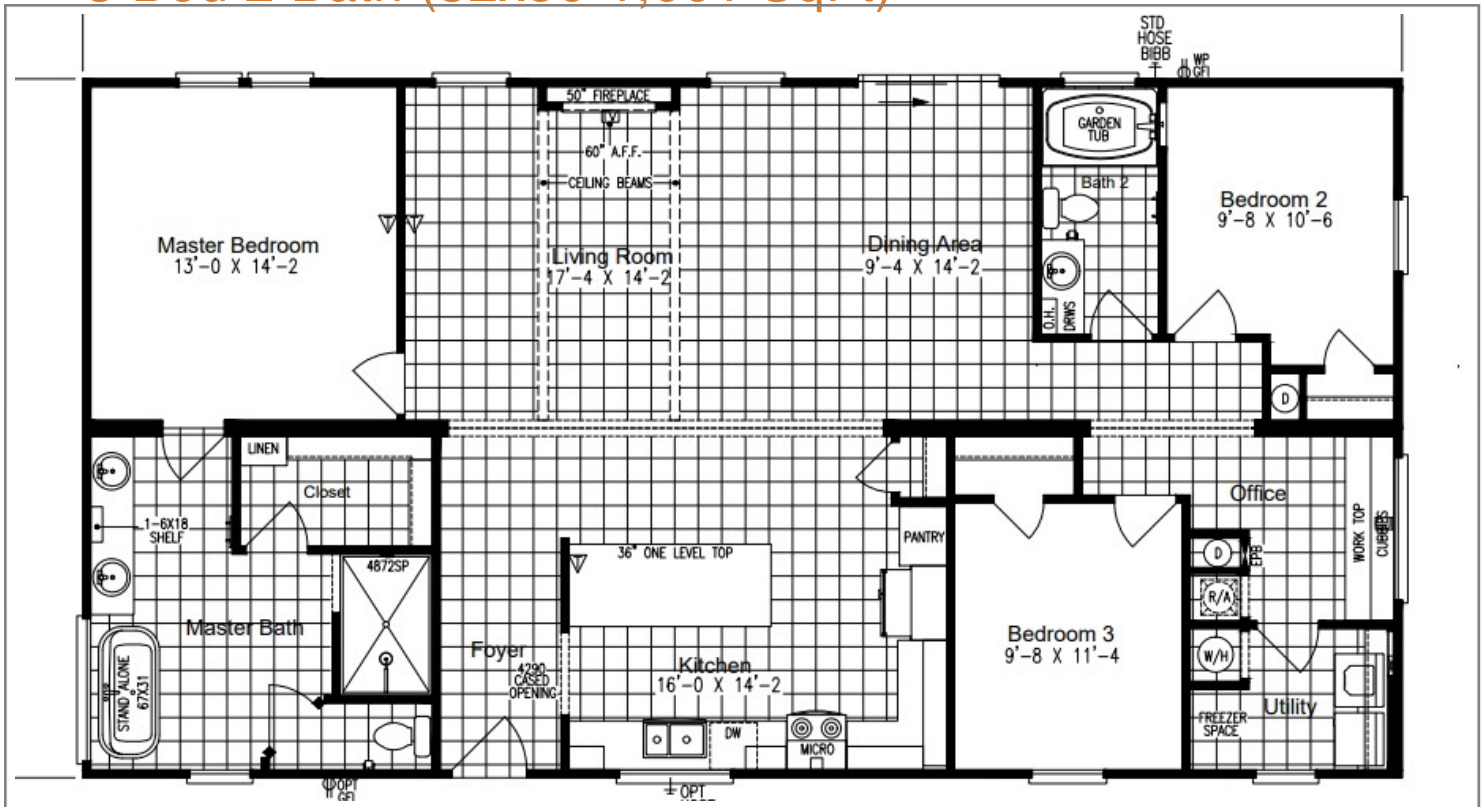

The Providence 3

Price: \$

3 Bed 2 Bath (32x56-1,661 SqFt)

Price is subjected to change if building materials increase in cost.

- ✓ Free Delivery & Installation Zone 2
- ✓ Free A/C Including Mechanical Permit
- ✓ Free Standard Wood Steps
- ✓ Free White Standard Skirting
- ✓ Free Plumbing Hook Up
- ✓ Free Permits Including Septic Permit
- ✓ Free 7 year warranty
- ✓ Free Power: Install pole, permit, 200amp Breaker (Does not include power to property)
- ✓ Free Standard Dirt Pad up to 4 loads