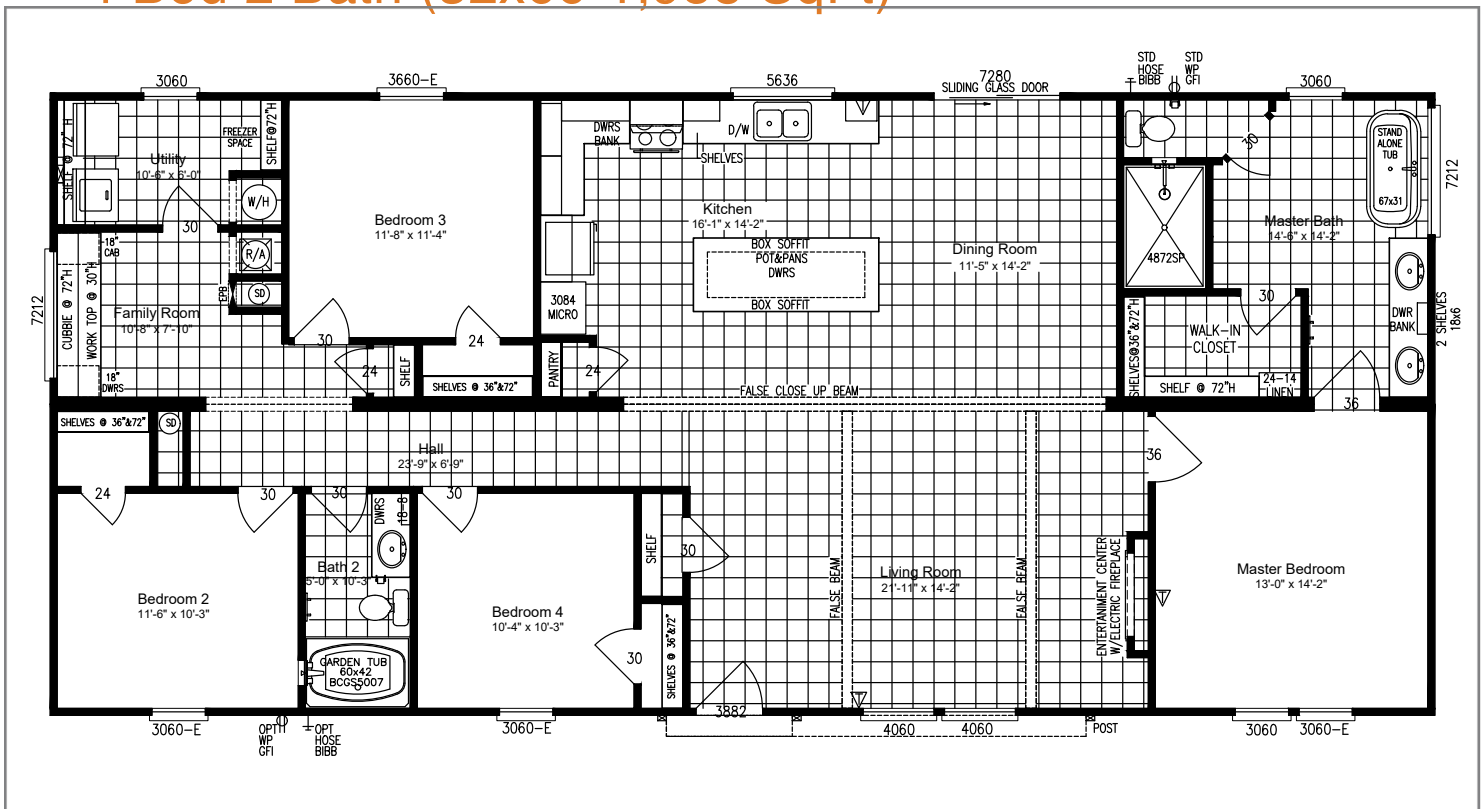

The Providence 4 Price:

4 Bed 2 Bath (32x66-1,958 SqFt)

Price is subjected to change if building materials increase in cost.

- ✓ Free Delivery & Installation Zone 2
- ✓ Free A/C Including Mechanical Permit
- ✓ Free Standard Wood Steps
- ✓ Free White Standard Skirting
- ✓ Free Plumbing Hook Up
- ✓ Free Permits Including Septic Permit
- ✓ Free 7 year warranty
- ✓ Free Power: Install pole, permit, 200amp Breaker (Does not include power to property)
- ✓ Free Standard Dirt Pad up to 4 loads