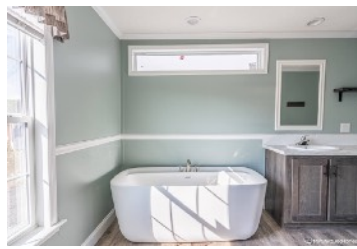

The Providence 4 Price:

4 Bed 2 Bath (32x66-1,958 SqFt)

Price is subjected to change if building materials increase in cost.

- ✓ Free Delivery & Installation Zone 2
- ✓ Free A/C Including Mechanical Permit
- ✓ Free Standard Wood Steps
- ✓ Free White Standard Skirting
- ✓ Free Plumbing Hook Up
- ✓ Free Permits Including Septic Permit
- ✓ Free 7 year warranty
- ✓ Free Power: Install pole, permit, 200amp Breaker (Does not include power to property)
- ✓ Free Standard Dirt Pad up to 4 loads