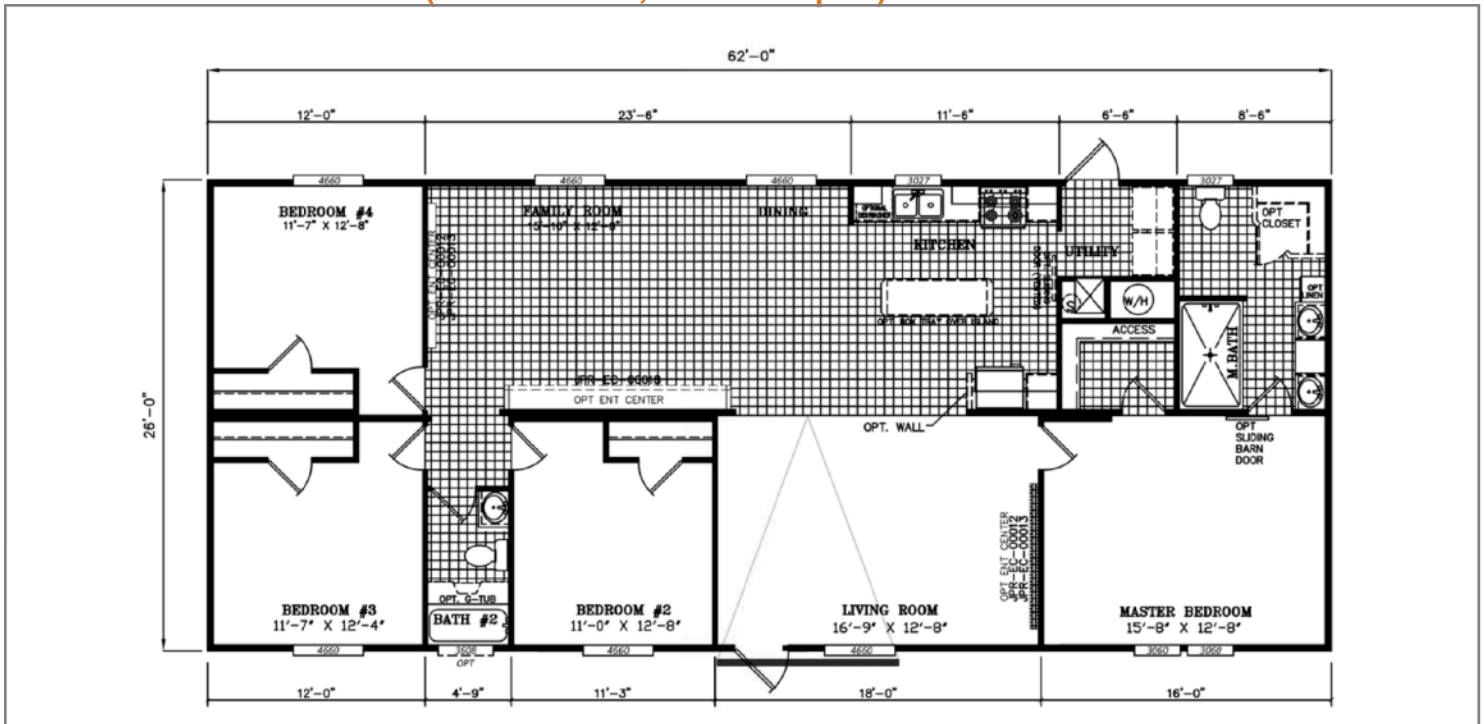

The Victoria

Price: \$

4 Bed 2 Bath (28x62-1,736 SqFt)

Price is subjected to change if building materials increase in cost.

- Free Delivery & Installation Zone 2
- Free A/C Including Mechanical Permit
- Free Standard Wood Steps
- Free White Standard Skirting
- Free Plumbing Hook Up
- Free Permits Including Septic Permit
- Free 7 year warranty
- Free Power: Install pole, permit, 200amp Breaker (Does not include power to property)
- Free Standard Dirt Pad up to 4 loads